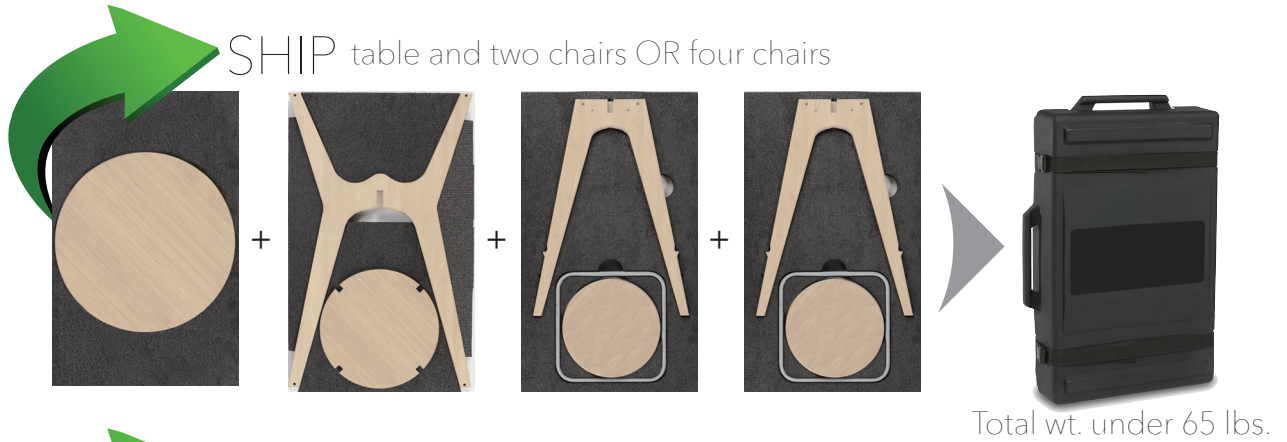

SERIES

Express™

**OTM** ON THE MOVE  
PORTABLE ▶ BRANDABLE ▶ FURNITURE

Shown with optional seatback.

# FURNITURE

**EXPRESS** Portable, Brandable Table & Chairs

Natural

White/Natural

Black/Natural

- ▶ Quick, no-tool assembly
- ▶ Lightweight, compact, and easy-to-ship
- ▶ Customizable with brand, color, and finish
- ▶ Cost-effective. Pays for itself in just a few shows
- ▶ Made from renewable and recyclable materials

## TWO TABLE TOP SHAPES

Self-locking  
plungers hold  
components in place

Patent Pending

**SUSTAINABLE**

Express is made in the USA and constructed with hardwood Apple-Ply with laminated surface and recycled aluminum. All glues, stains, and finishes are low VOC or VOC-free. The roto-molded shipping case and foam inserts are made from recycled resins. Whenever possible, inlays are printed on sustainable, certified green materials.