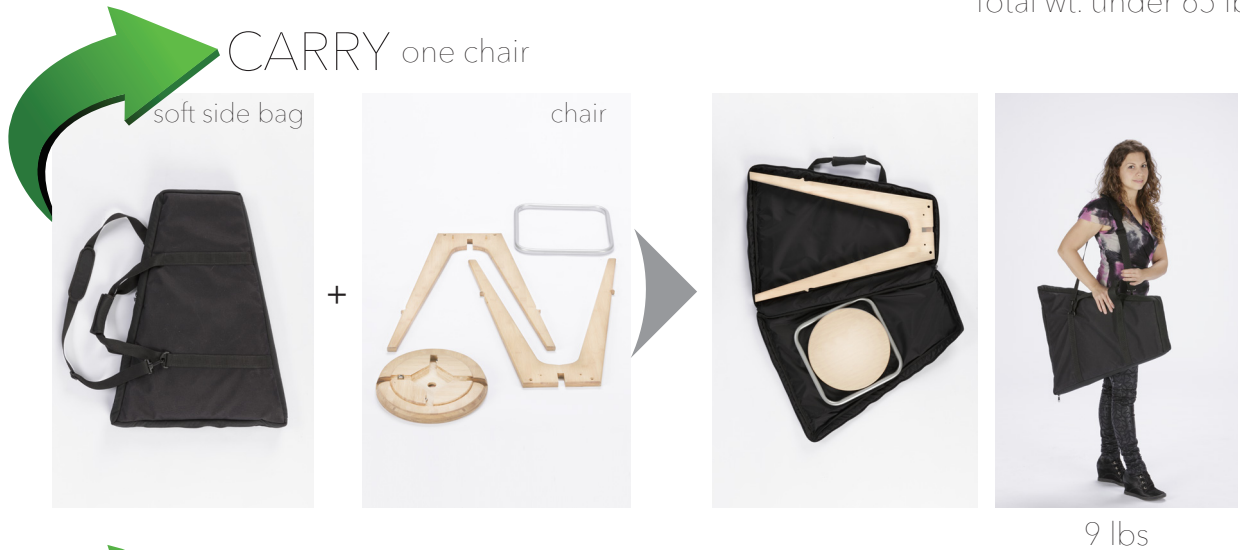

SERIES

Express™

**OTM** ON THE MOVE  
PORTABLE ▶ BRANDABLE ▶ FURNITURE

Shown with optional seatback.

# FURNITURE

**EXPRESS** Portable, Brandable Table & Chairs

Natural

White/Natural

Black/Natural

- ▶ Quick, no-tool assembly
- ▶ Lightweight, compact, and easy-to-ship
- ▶ Customizable with brand, color, and finish
- ▶ Cost-effective. Pays for itself in just a few shows
- ▶ Made from renewable and recyclable materials