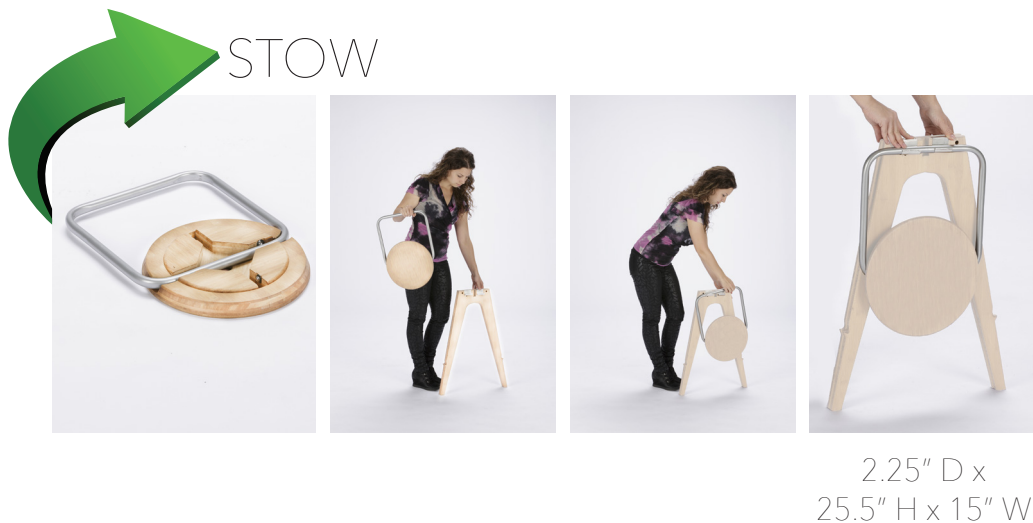

# FURNITURE

**EXPRESS** Portable, Brandable Table & Chairs

Natural

White/Natural

Black/Natural

- ▶ Quick, no-tool assembly
- ▶ Lightweight, compact, and easy-to-ship
- ▶ Customizable with brand, color, and finish
- ▶ Cost-effective. Pays for itself in just a few shows
- ▶ Made from renewable and recyclable materials

## TABLE ASSEMBLY

Assembled  
23.5" W x 36" H  
19.5 lbs.

## TWO TABLE TOP SHAPES

Self-locking  
plungers hold  
components in place

Patent Pending

**SUSTAINABLE**

Express is made in the USA and constructed with hardwood Apple-Ply with laminated surface and recycled aluminum. All glues, stains, and finishes are low VOC or VOC-free. The roto-molded shipping case and foam inserts are made from recycled resins. Whenever possible, inlays are printed on sustainable, certified green materials.