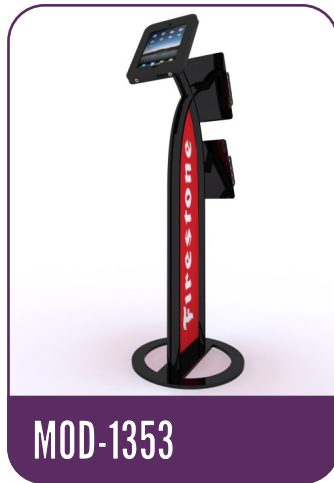

Ask About Other Tablets

Excludes case for all models. See LT-550 and TF-701 for rolling case options.