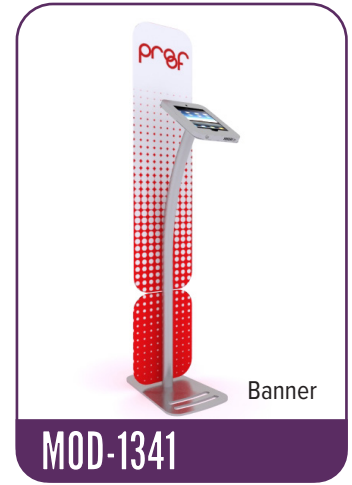

TABLET GRAPHIC OPTIONS

(for Portrait to Landscape Tablet Kiosk Stands)

CUSTOM GRAPHICS

COUNTER TOP INSERT

TABLET PORTRAIT (Fixed Portrait Position)

Ask About Other Tablets

Excludes case for all models. See LT-550 and TF-701 for rolling case options.