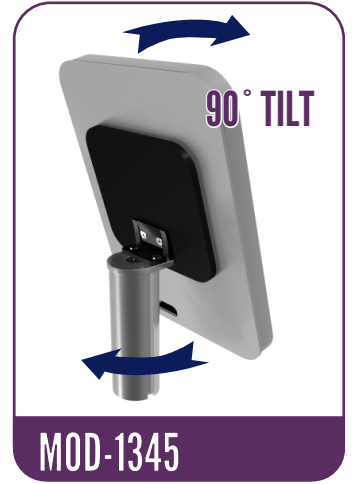

iPad PORT \ LAND™

(Portrait to Landscape Rotation)

Swivel Stop™ Portrait to Landscape Rotation | Anti-theft Clamshell Frame | Cord Management | Silver, Black, and White | Engineered Aluminum | Graphic Options | Specify iPad 2, 3, 4, Mini, iPad Air, or iPad Air 2 | Made in the USA

Silver, Black & White Available on Most Kits

TF-1317

iPAD COUNTERS

Available on over 200 Counters, Pedestals, and Workstations

COUNTER MOUNT

Counter Mount Rotates 360°

TILT OPTION

Available for Most iPad Swivel or Non-swivel Kiosks

MOD-1662

MOD-1288

MOD-1329

MOD-1345

COUNTER STAND

CASES WITH WHEELS

MOD-1371

$299

TF-701

$199

LT-550

Roto-molded Case with Foam Jiggling Available for Most Tablet Stands

Ask About Other Tablets

Excludes case for all models. See LT-550 and TF-701 for rolling case options.