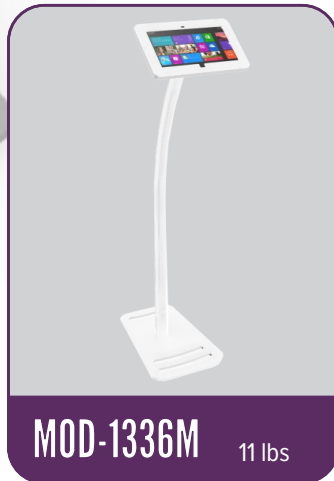

ROTATING SWIVEL STOP™
Patent Pending

Ask About Other Tablets

Excludes case for all models. See LT-550 and TF-701 for rolling case options.

SURFACE PORT \ LAND™

(Portrait to Landscape Rotation)

Swivel Stop™ Portrait to Landscape Rotation | Anti-theft Enclosure | Cord Management | Silver, Black, and White | Engineered Aluminum | Graphic Options | Specify Surface 2, 2 Pro, or 3 Pro | Made in the USA

ROTATING SWIVEL STOP™
Patent Pending

MOD-1333M 11 lbs

MOD-1334M 17 lbs

MOD-1339M 11 lbs

MOD-1338M 33 lbs

MOD-1335M 11 lbs

Anti-theft Enclosure

MOD-1336M 11 lbs

MOD-1318M 2 lbs

MOD-1317M 3 lbs

Ask About Other Tablets

Excludes case for all models. See LT-550 and TF-701 for rolling case options.

iPad PORT \ LAND™

(Portrait to Landscape Rotation)

Swivel Stop™ Portrait to Landscape Rotation | Anti-theft Clamshell Frame | Cord Management | Silver, Black, and White | Engineered Aluminum | Graphic Options | Specify iPad 2, 3, 4, Mini, iPad Air, or iPad Air 2 | Made in the USA