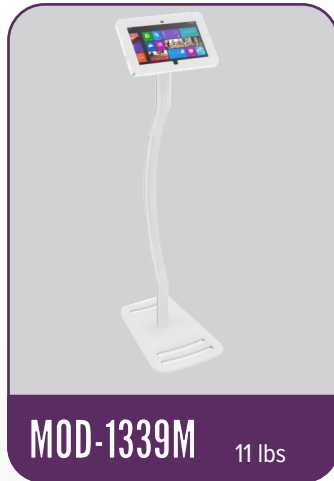

Perfect for Retail,
Trade Shows & Special Events.

Tablet Stands

Affordable
Durable
Secure

iPad PORT \ LAND™

(Portrait to Landscape Rotation)

Swivel Stop™ Portrait to Landscape Rotation | Anti-theft Clamshell Frame | Cord Management | Silver, Black, and White | Engineered Aluminum | Graphic Options | Specify iPad 2, 3, 4, Mini, iPad Air, or iPad Air 2 | Made in the USA

ROTATING SWIVEL STOP™
Patent Pending

Ask About Other Tablets

Excludes case for all models. See LT-550 and TF-701 for rolling case options.

SURFACE PORT \ LAND™

(Portrait to Landscape Rotation)

Swivel Stop™ Portrait to Landscape Rotation | Anti-theft Enclosure | Cord Management | Silver, Black, and White | Engineered Aluminum | Graphic Options | Specify Surface 2, 2 Pro, or 3 Pro | Made in the USA

ROTATING SWIVEL STOP™
Patent Pending

MOD-1333M 11 lbs

MOD-1334M 17 lbs

MOD-1339M 11 lbs

MOD-1338M 33 lbs

MOD-1335M 11 lbs

Anti-theft Enclosure

MOD-1336M 11 lbs