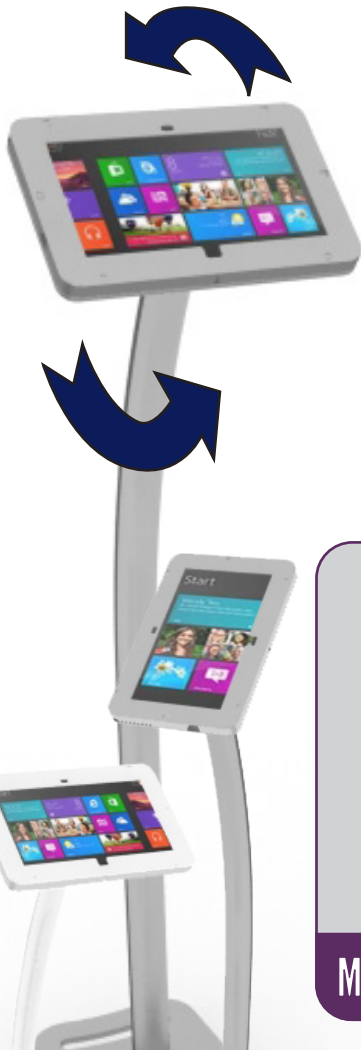

Perfect for Retail,
Trade Shows & Special Events.

Tablet Stands

Affordable
Durable
Secure

iPad PORT \ LAND™

(Portrait to Landscape Rotation)

Swivel Stop™ Portrait to Landscape Rotation | Anti-theft Clamshell Frame | Cord Management | Silver, Black, and White | Engineered Aluminum | Graphic Options | Specify iPad 2, 3, 4, Mini, iPad Air, or iPad Air 2 | Made in the USA

ROTATING SWIVEL STOP™
Patent Pending

Ask About Other Tablets

Excludes case for all models. See LT-550 and TF-701 for rolling case options.

SURFACE PORT \ LAND™

(Portrait to Landscape Rotation)

Swivel Stop™ Portrait to Landscape Rotation | Anti-theft Enclosure | Cord Management | Silver, Black, and White | Engineered Aluminum | Graphic Options | Specify Surface 2, 2 Pro, or 3 Pro | Made in the USA

MOD-1318M 2 lbs

MOD-1317M 3 lbs

Ask About Other Tablets

Excludes case for all models. See LT-550 and TF-701 for rolling case options.

iPad PORT \ LAND™

(Portrait to Landscape Rotation)

Swivel Stop™ Portrait to Landscape Rotation | Anti-theft Clamshell Frame | Cord Management | Silver, Black, and White | Engineered Aluminum | Graphic Options | Specify iPad 2, 3, 4, Mini, iPad Air, or iPad Air 2 | Made in the USA